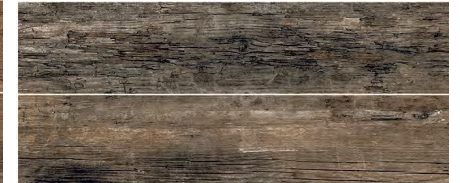

Features Whitewash BE01 6" x 36"

Rustic, with just the right touch of contemporary flair, the 6" x 36" - sized Braewood series offers the rugged look of wood with a touch of elegance, in four beautiful colors: Whitewash, Dusk, Saddle and Midnight.

Whitewash BE01

Dusk BE02

Saddle BE03

Midnight BE04

COLORS/FINISH/SIZE/EDGE

| | |
|---------------|---|
| Colors | Whitewash BE01 Dusk BE02 Saddle BE03 Midnight BE04 |
| Finish | Matte |
| Size | 6" x 36" |
| Edge | Calibrated |