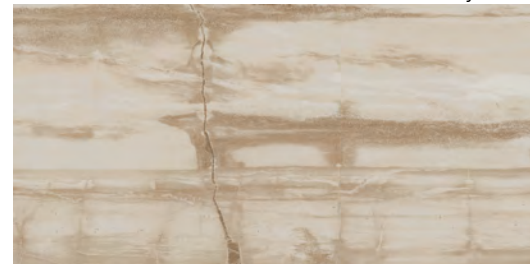

Features Petrified Gray NW01 12" x 24"

The striking, natural beauty of petrified wood is captured in the distinct Nara Wood Porcelain™ series. Offered in two versatile colors, two finishes and a size package including large format and plank shapes, Nara Wood is a sophisticated wood look for in-vogue designs.

Petrified Gray NW01

Petrified Honey NW02

COLORS/FINISHES/SIZES/EDGE

Colors	Petrified Gray NW01 Petrified Honey NW02
Finishes	Polished Matte
Sizes	12" x 24" 8" x 48"
Edge	Rectified

TECHNICAL DATA

Color Variation	V3
DCOF	Polished – N/A Matte – ≥0.42
Breaking Strength	≥425 lbs.
MOHs	Polished – 4 - 5 Matte – 7
Water Absorption	<0.5%
Chemical Resistance	Polished – Class A Matte – Class A
Abrasion Resistance	Class III
ANSI Classification	Polished – ID Matte – IW
Thermal Shock Resistant	Resistant
Frost Resistance	Resistant