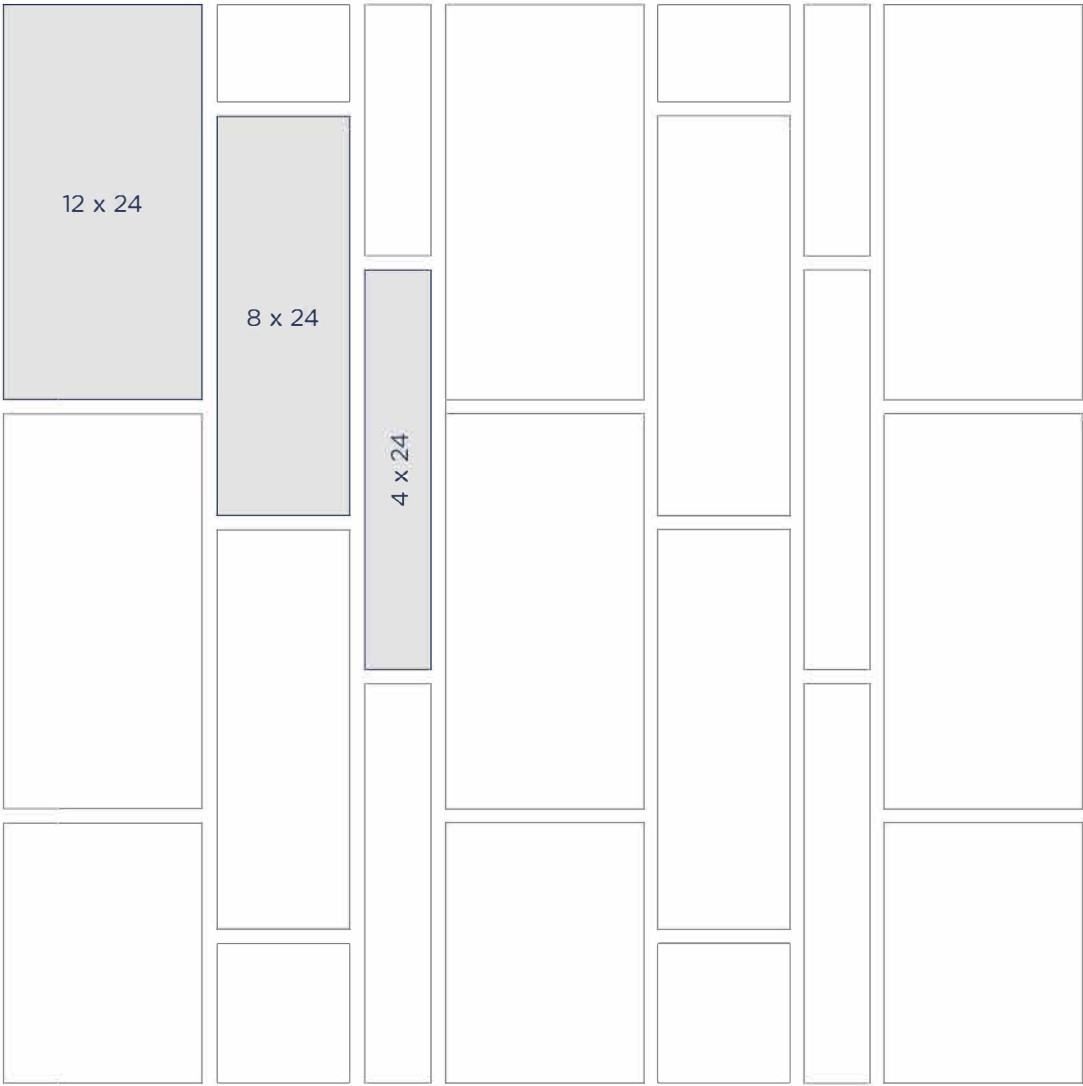

DESIGNER PATTERNS

CORRIDOR MODULAR

THREE SIZE PATTERN

PER 100 SQ. FT.

SIZES:	24 x 24	12 x 24	12 x 12
PIECES:	10	20	20
PERCENT:	40%	20%	40%

DESIGNER PATTERNS

DIAMOND CORRIDOR

THREE SIZE PATTERN

PER 100 SQ. FT.

SIZES:	24 x 24	12 x 24	12 x 12
PIECES:	14	21	8
PERCENT:	53.3%	40%	6.7%

DESIGNER PATTERNS

DIVISIBLE

THREE SIZE PATTERN

PER 100 SQ. FT.

SIZES:	24 x 24	12 x 24	12 x 12
PIECES:	17	34	67
PERCENT:	34%	33%	33%

DESIGNER PATTERNS

LINEAR STACK

PER 100 SQ. FT.

SIZES:	24 x 24	12 x 24	12 x 12
PIECES:	16	16	32
PERCENT:	57.1%	28.6%	14.3%

DESIGNER PATTERNS

STAGGERED HORIZONTAL BRICKWORK

THREE SIZE PATTERN

PER 100 SQ. FT.

SIZES:	12 x 24	8 x 24	4 x 24
PIECES:	25	25	25
PERCENT:	50%	33.3%	16.7%

DESIGNER PATTERNS

STAGGERED VERTICAL BRICKWORK

THREE SIZE PATTERN

PER 100 SQ. FT.

SIZES:	12 x 24	8 x 24	4 x 24
PIECES:	25	25	25
PERCENT:	50%	33.3%	16.7%