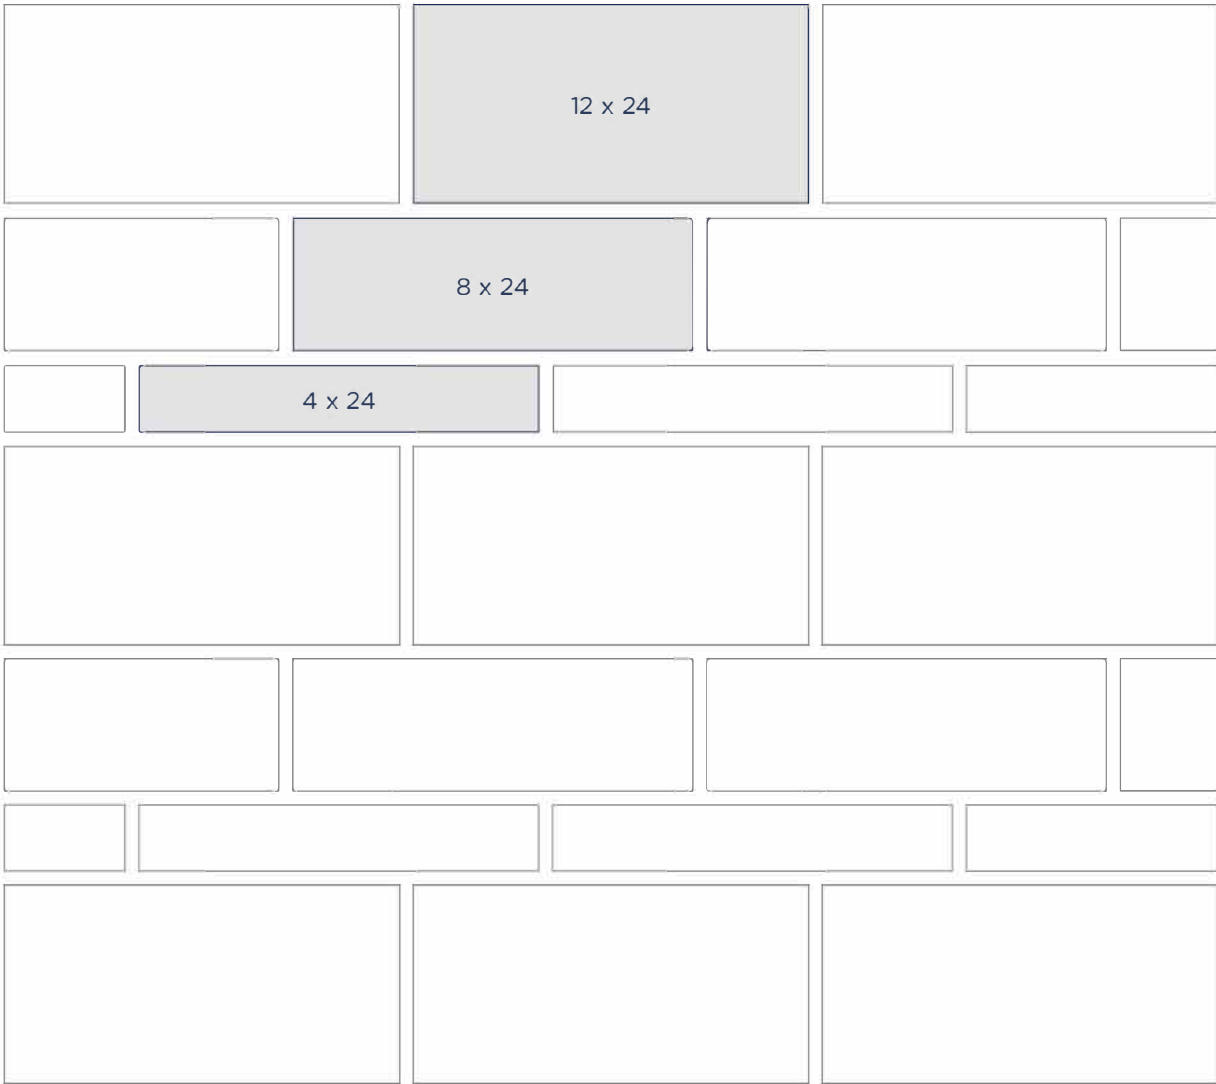

DESIGNER PATTERNS

CORRIDOR MODULAR

THREE SIZE PATTERN

PER 100 SQ. FT.

SIZES:	24 x 24	12 x 24	12 x 12
PIECES:	10	20	20
PERCENT:	40%	20%	40%

DESIGNER PATTERNS

DIAMOND CORRIDOR

THREE SIZE PATTERN

PER 100 SQ. FT.

SIZES:	24 x 24	12 x 24	12 x 12
PIECES:	14	21	8
PERCENT:	53.3%	40%	6.7%

DESIGNER PATTERNS

DIVISIBLE

THREE SIZE PATTERN

PER 100 SQ. FT.

SIZES:	24 x 24	12 x 24	12 x 12
PIECES:	17	34	67
PERCENT:	34%	33%	33%

DESIGNER PATTERNS

LINEAR STACK

PER 100 SQ. FT.

SIZES:	24 x 24	12 x 24	12 x 12
PIECES:	16	16	32
PERCENT:	57.1%	28.6%	14.3%

DESIGNER PATTERNS

STAGGERED HORIZONTAL BRICKWORK

THREE SIZE PATTERN

PER 100 SQ. FT.

SIZES:	12 x 24	8 x 24	4 x 24
PIECES:	25	25	25
PERCENT:	50%	33.3%	16.7%

DESIGNER PATTERNS

STAGGERED VERTICAL BRICKWORK

THREE SIZE PATTERN

PER 100 SQ. FT.

SIZES:	12 x 24	8 x 24	4 x 24
PIECES:	25	25	25
PERCENT:	50%	33.3%	16.7%