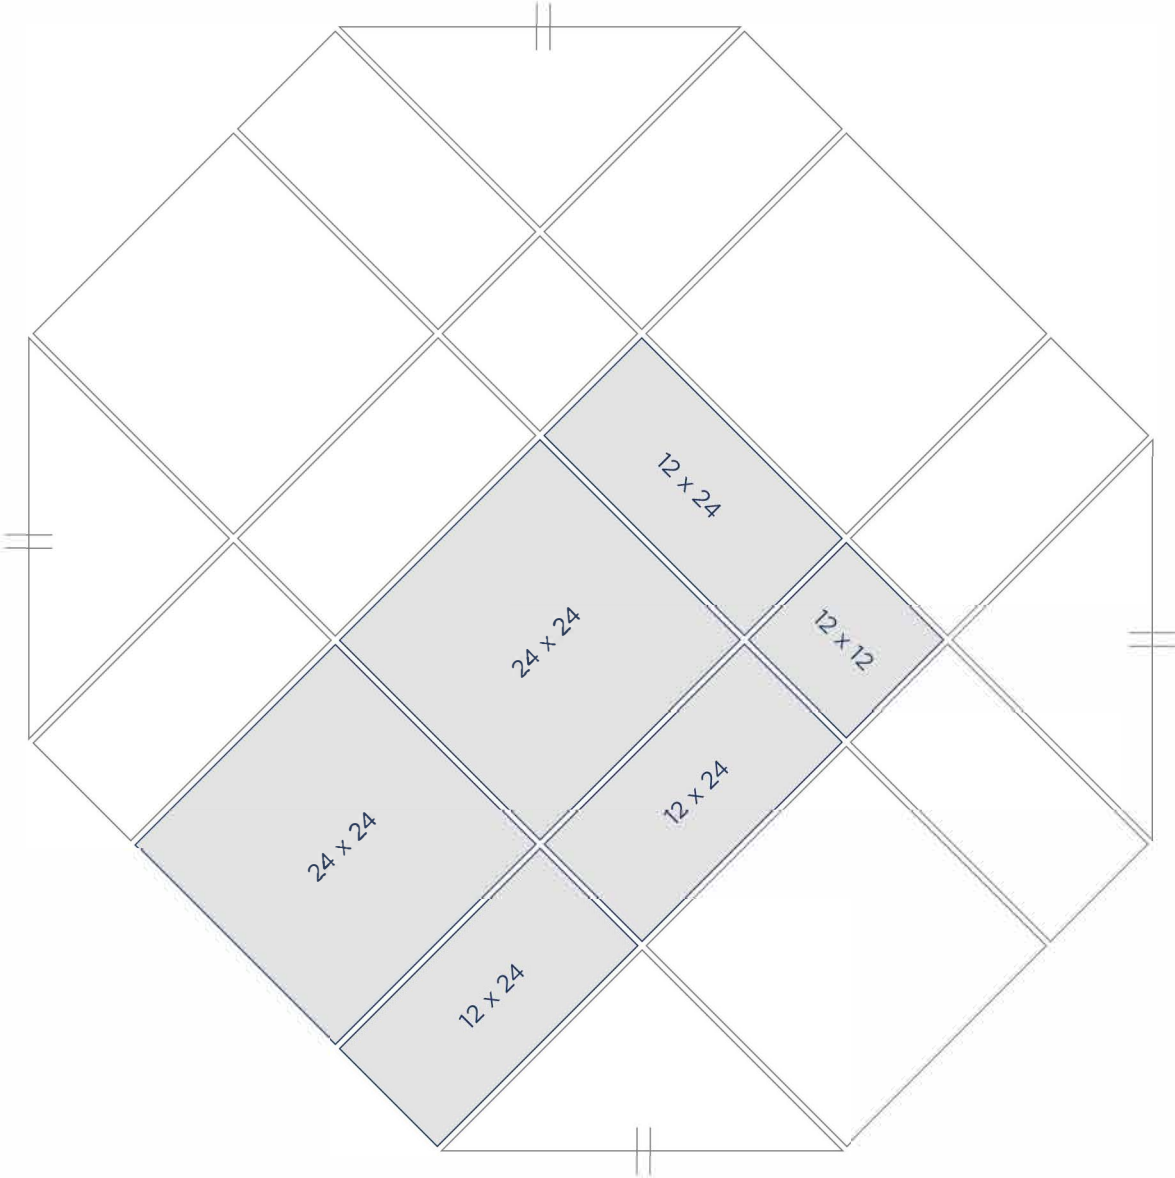

DESIGNER PATTERNS

CORRIDOR MODULAR

THREE SIZE PATTERN

PER 100 SQ. FT.

SIZES:	24 x 24	12 x 24	12 x 12
PIECES:	10	20	20
PERCENT:	40%	20%	40%

DESIGNER PATTERNS

DIAMOND CORRIDOR

THREE SIZE PATTERN

PER 100 SQ. FT.

SIZES:	24 x 24	12 x 24	12 x 12
PIECES:	14	21	8
PERCENT:	53.3%	40%	6.7%

DESIGNER PATTERNS

DIVISIBLE

THREE SIZE PATTERN

PER 100 SQ. FT.

SIZES:	24 x 24	12 x 24	12 x 12
PIECES:	17	34	67
PERCENT:	34%	33%	33%

DESIGNER PATTERNS

LINEAR STACK

PER 100 SQ. FT.

SIZES:	24 x 24	12 x 24	12 x 12
PIECES:	16	16	32
PERCENT:	57.1%	28.6%	14.3%

DESIGNER PATTERNS

STAGGERED HORIZONTAL BRICKWORK

THREE SIZE PATTERN

PER 100 SQ. FT.

SIZES:	12 x 24	8 x 24	4 x 24
PIECES:	25	25	25
PERCENT:	50%	33.3%	16.7%

DESIGNER PATTERNS

STAGGERED VERTICAL BRICKWORK

THREE SIZE PATTERN

PER 100 SQ. FT.

SIZES:	12 x 24	8 x 24	4 x 24
PIECES:	25	25	25
PERCENT:	50%	33.3%	16.7%